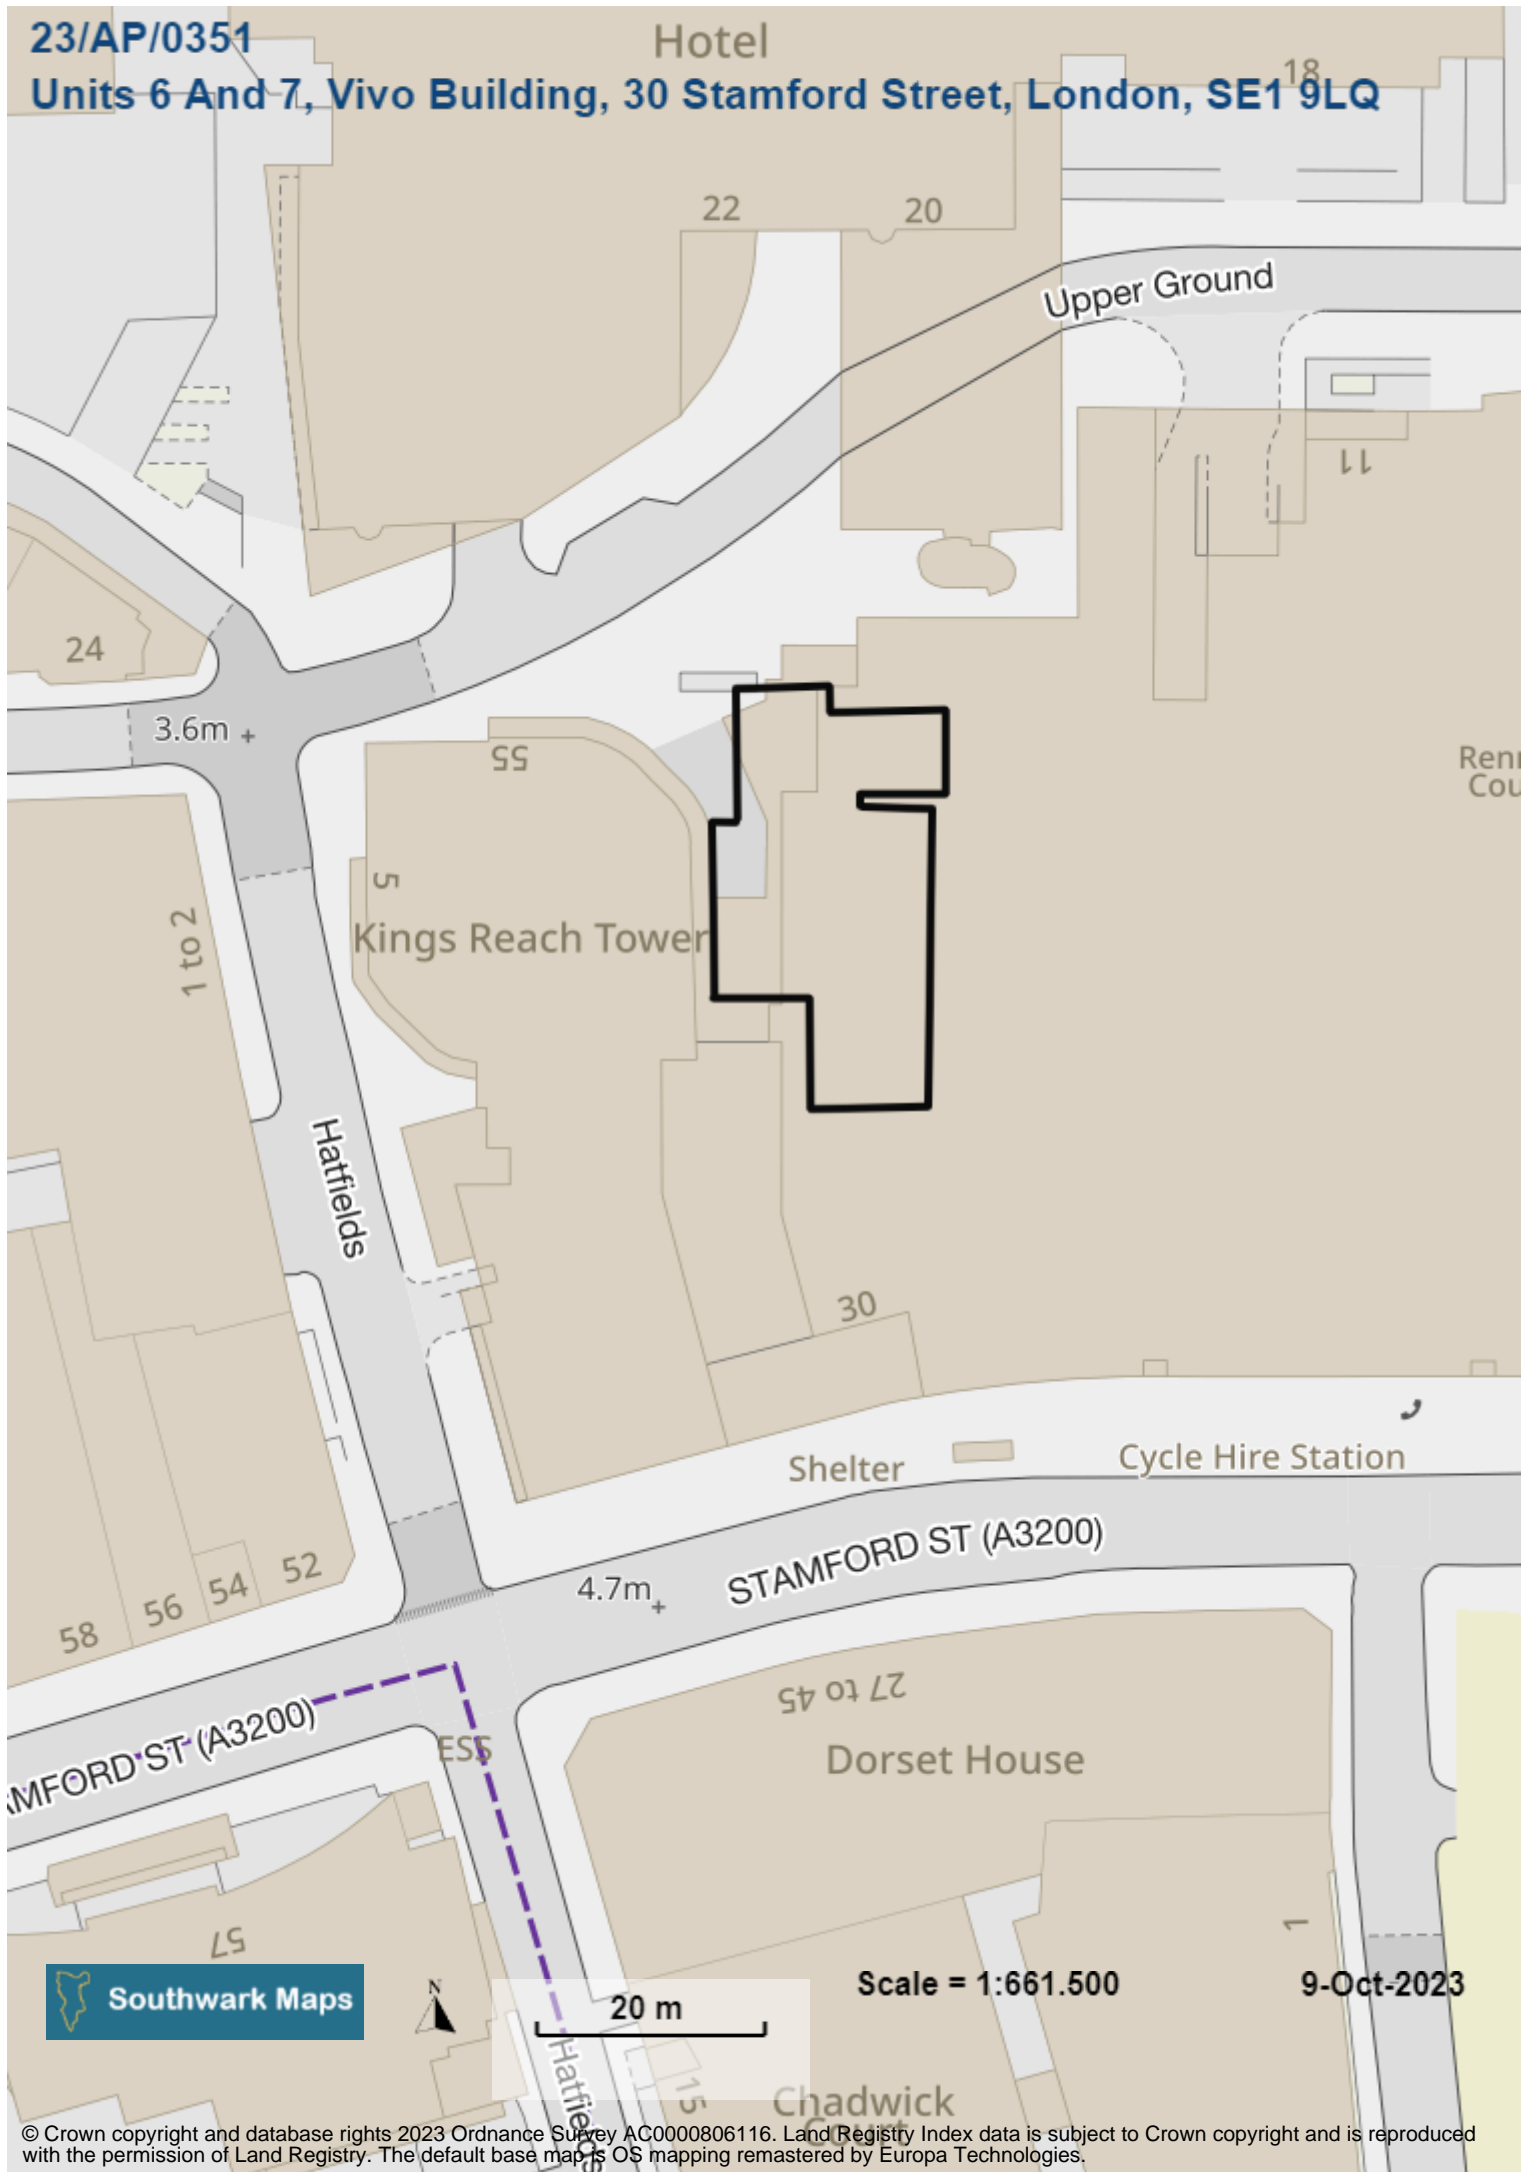

23/AP/0351

Units 6 And 7, Vivo Building, 30 Stamford Street, London, SE1 9LQ

Hotel

18

22

20

Upper Ground

11

24

3.6m +

55

5

Kings Reach Tower

Rent  
Cou

1 to 2

Hatfields

52

STAMFORD ST (A3200)

ESS

27 to 45

Dorset House

LS

Southwark Maps

20 m

Scale = 1:661.500

9-Oct-2023

Chadwick